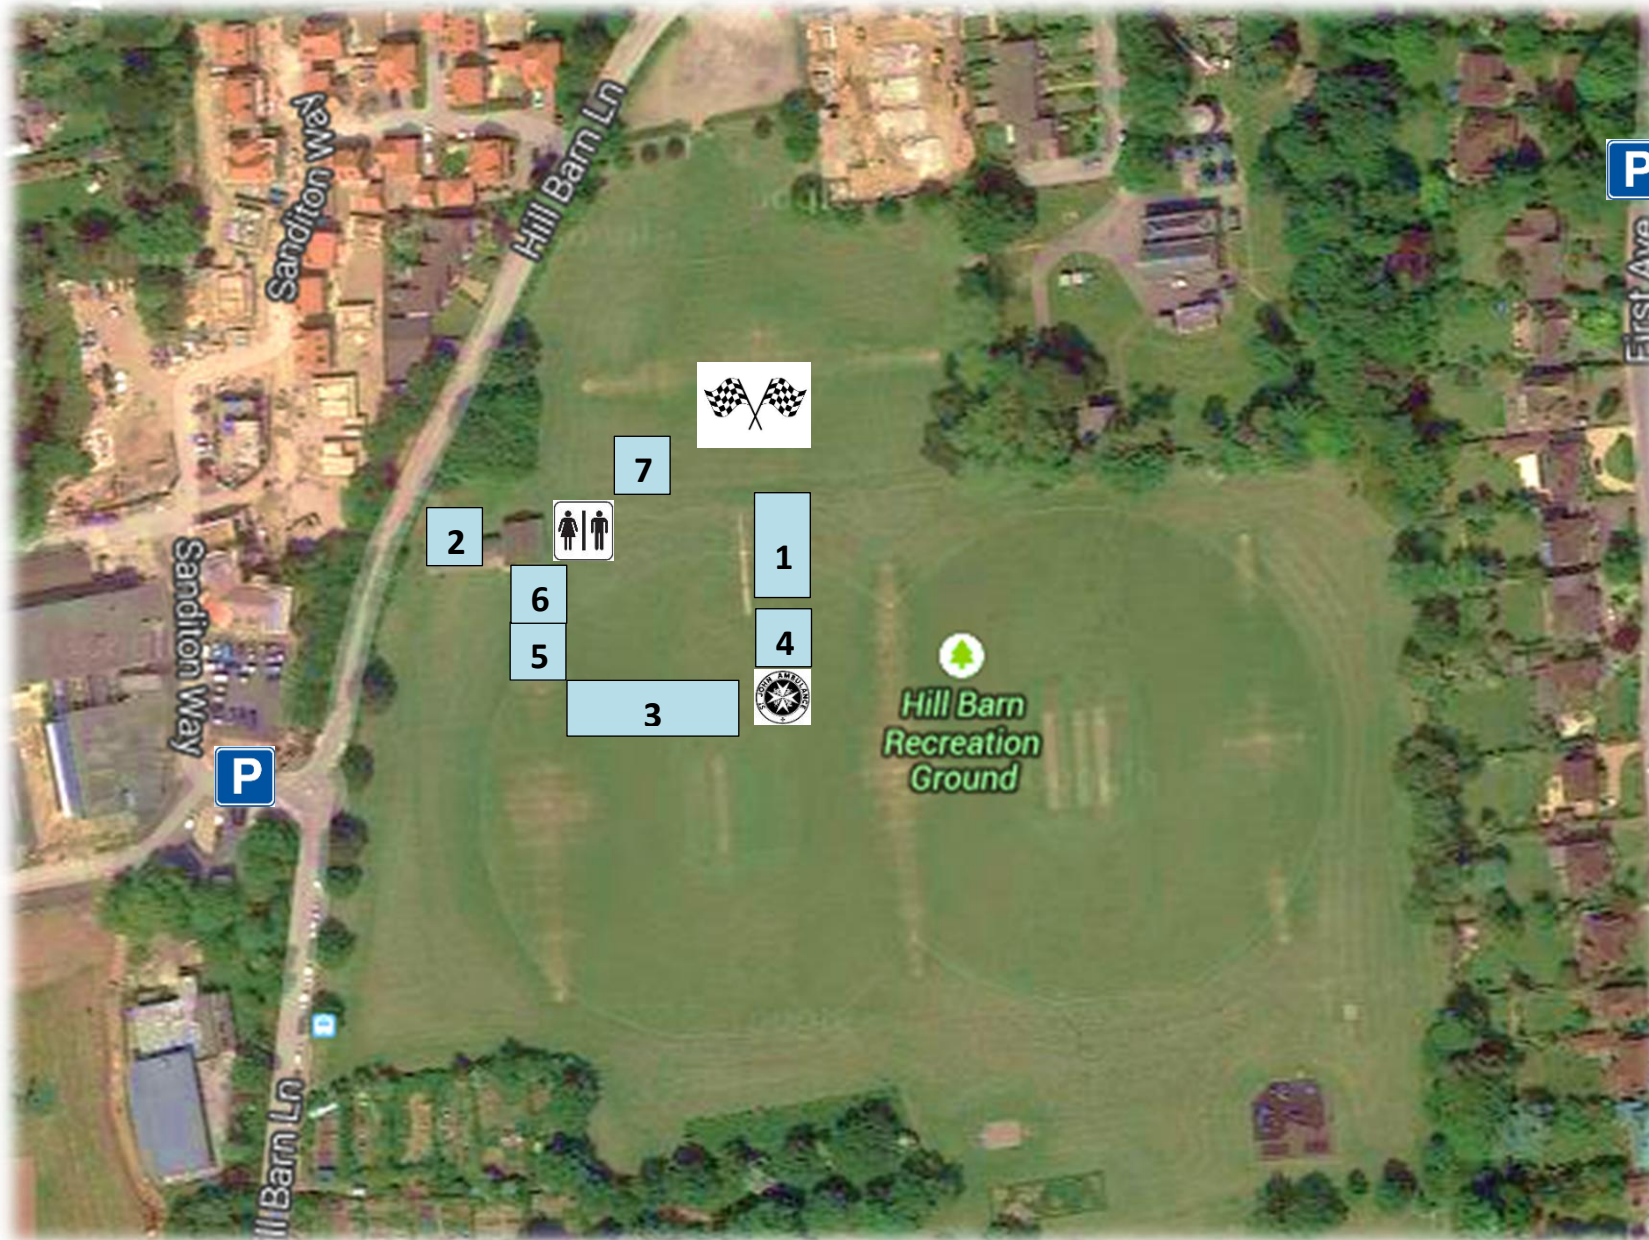

3 Forts Challenge Field Layout

Key

1	Registration enquiries
2	Changing and showers
3	Massage Tent
4	Bag Drop
5	T-shirt stall
6	Catering van
7	Raynet

P street parking is available on First avenue, Offington Avenue or South of A27.